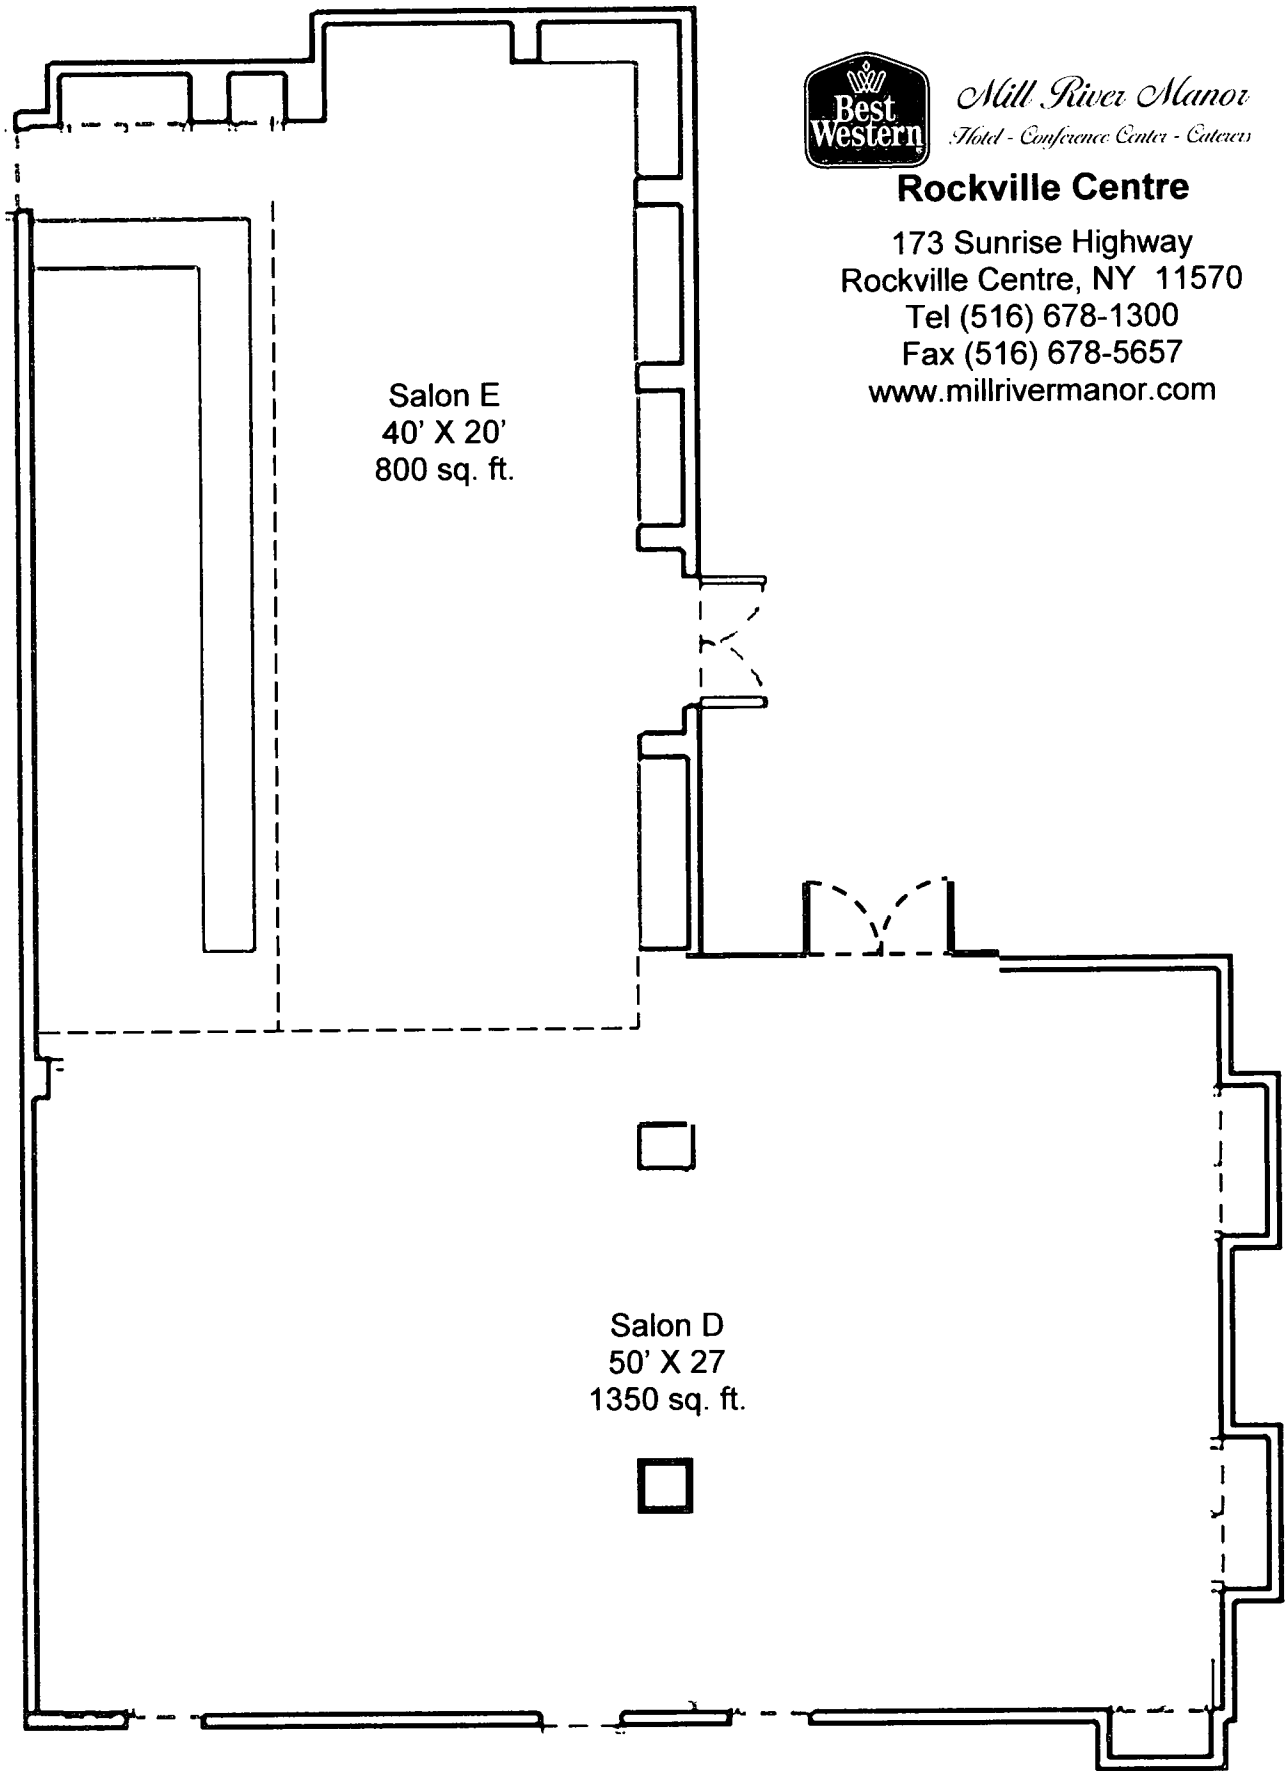

Mill River Manor
Hotel - Conference Center - Catering

Rockville Centre

173 Sunrise Highway
Rockville Centre, NY 11570
Tel (516) 678-1300
Fax (516) 678-5657
www.millrivermanor.com

Salon E
40' X 20'
800 sq. ft.

Salon D
50' X 27'
1350 sq. ft.